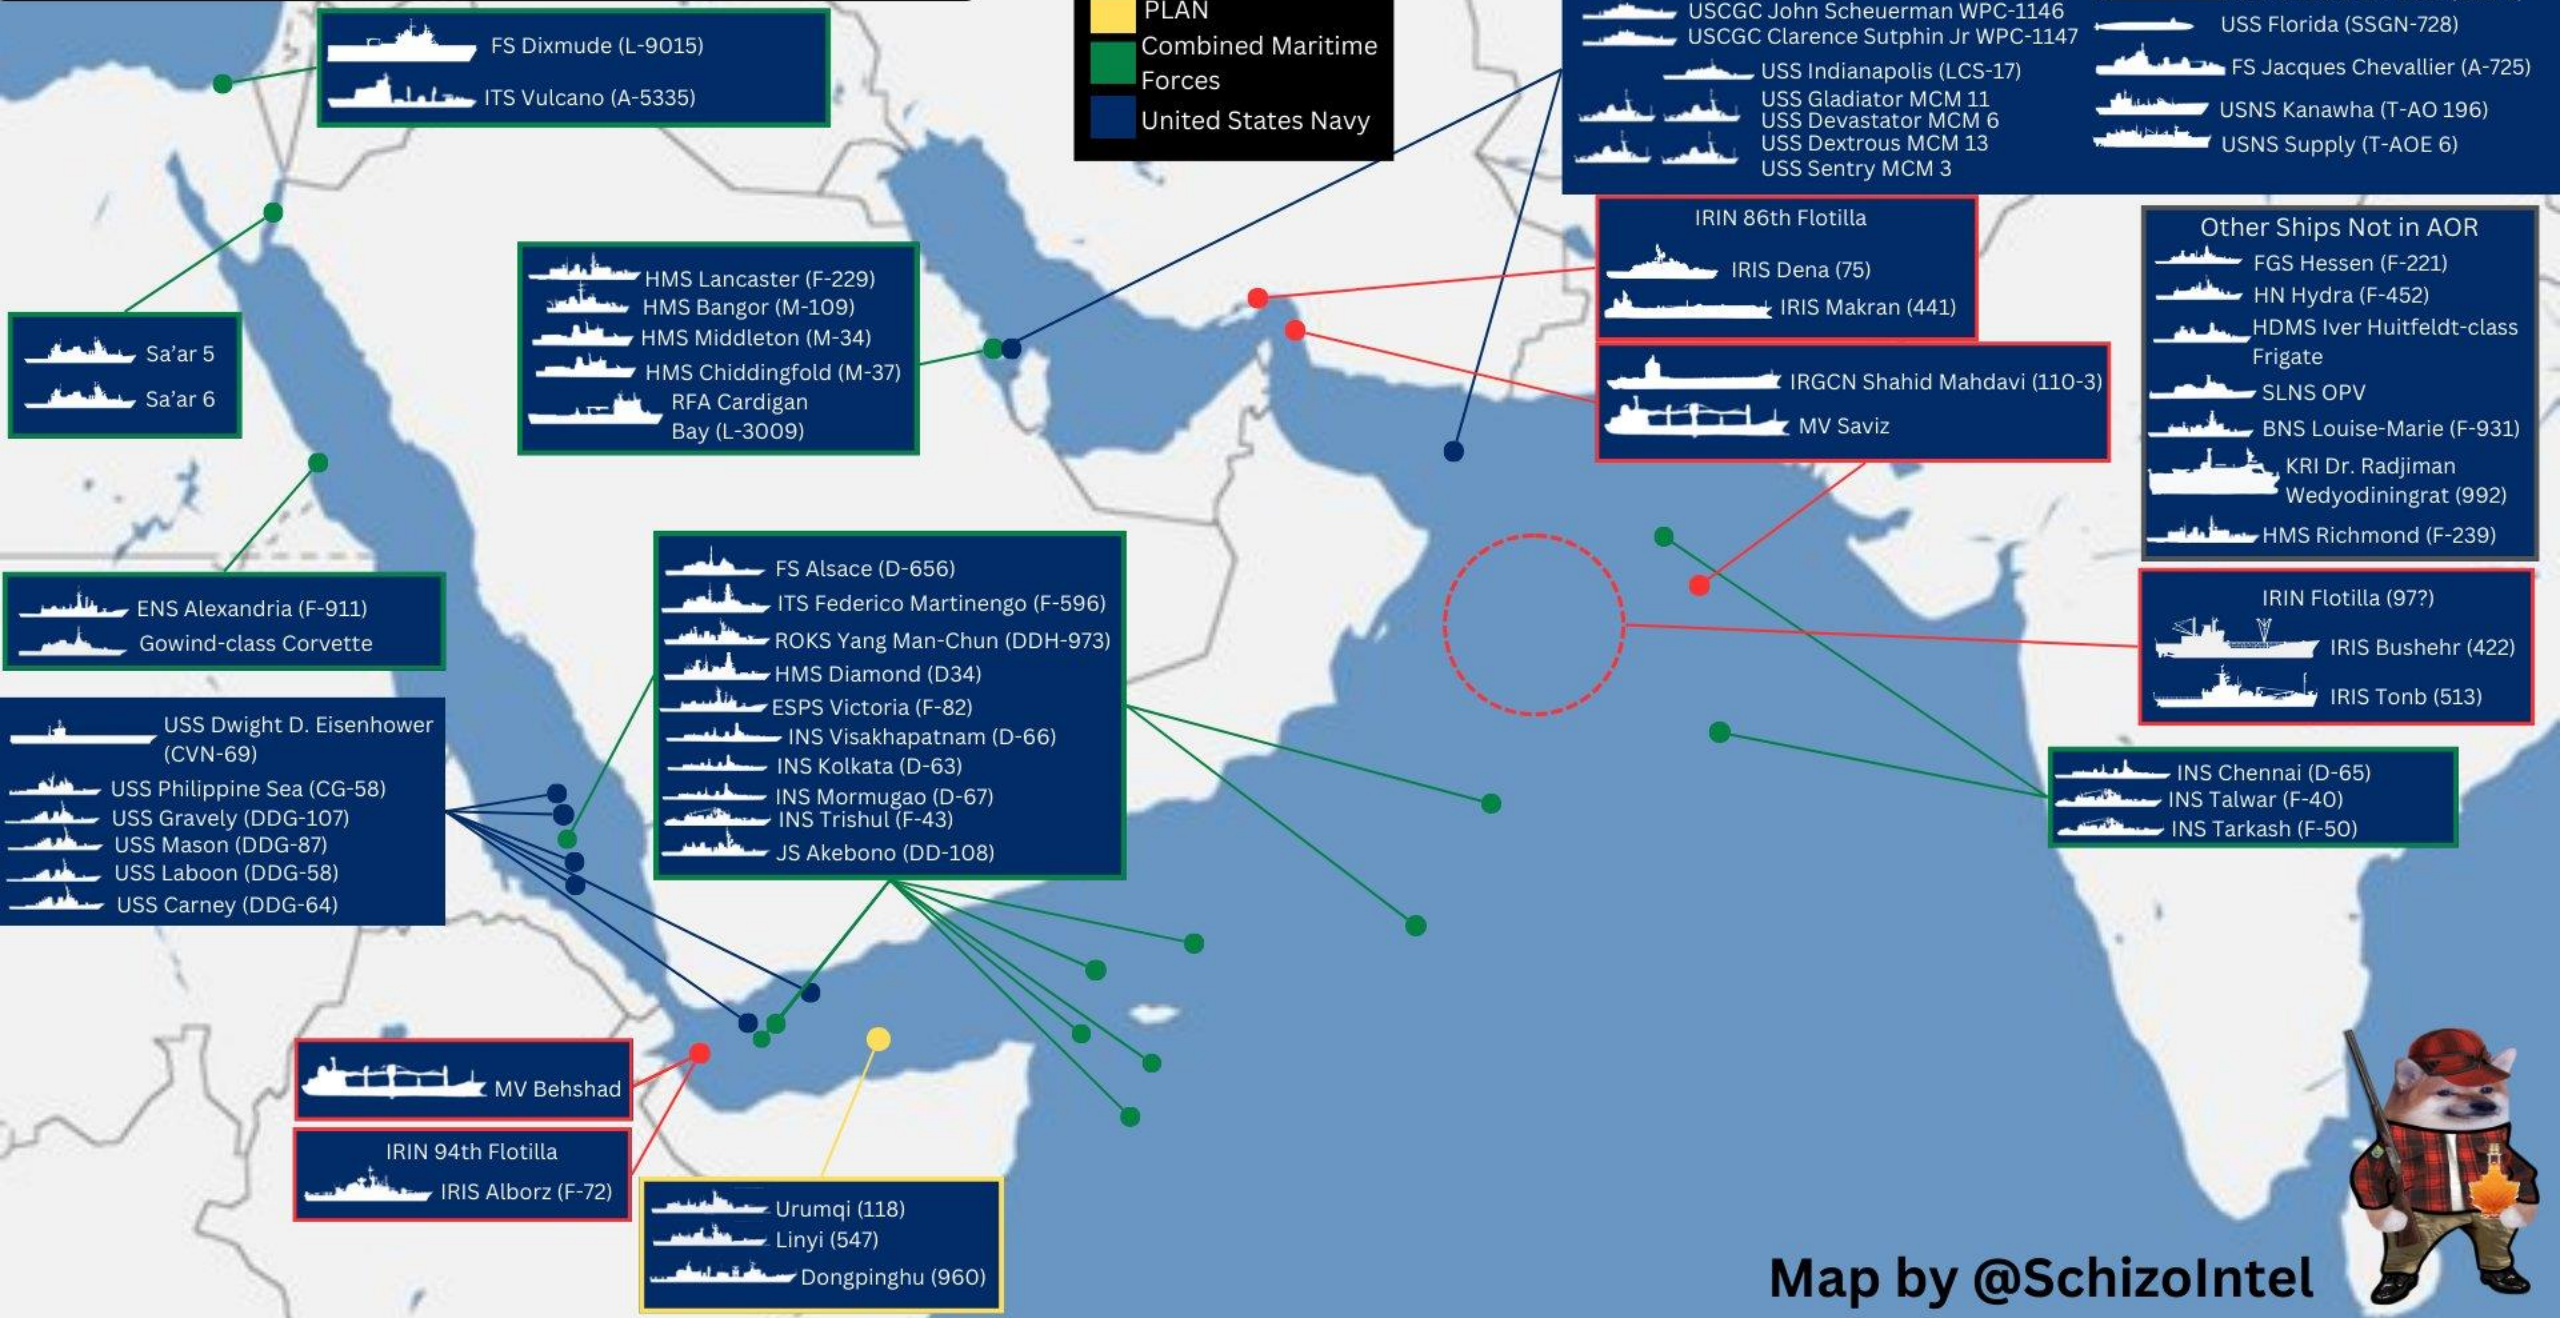

# Tracking Ships IVO Red Sea, Gulf of Aden, Gulf of Oman, Persian Gulf as of 29JAN2024 Map by @SchizoIntel

### Legend

- IRGCN/IRIN
- PLAN
- Combined Maritime Forces
- United States Navy

- USCGC Charles Moulthrop WPC-1141
- USCGC Robert Goldman WPC-1142
- USCGC Glen Harris WPC-1144
- USCGC Emlen Tunnell WPC-1145
- USCGC John Scheuerman WPC-1146
- USCGC Clarence Sutphin Jr WPC-1147
- USNS Alan Shepard (T-AKE 3)
- USNS Amelia Earhart (T-AKE 6)
- USNS Lewis B. Puller (ESB-3)
- USS Florida (SSGN-728)
- FS Jacques Chevallier (A-725)
- USNS Kanawha (T-AO 196)
- USNS Supply (T-AOE 6)
- USS Indianapolis (LCS-17)
- USS Gladiator MCM 11
- USS Devastator MCM 6
- USS Dextrous MCM 13
- USS Sentry MCM 3

- FS Dixmude (L-9015)
- ITS Vulcano (A-5335)

- Sa'ar 5
- Sa'ar 6

- HMS Lancaster (F-229)
- HMS Bangor (M-109)
- HMS Middleton (M-34)
- HMS Chiddingfold (M-37)
- RFA Cardigan Bay (L-3009)

#### IRIN 94th Flotilla

- IRIS Alborz (F-72)

- Urumqi (118)
- Linyi (547)
- Dongpinghu (960)

Map by @SchizoIntel